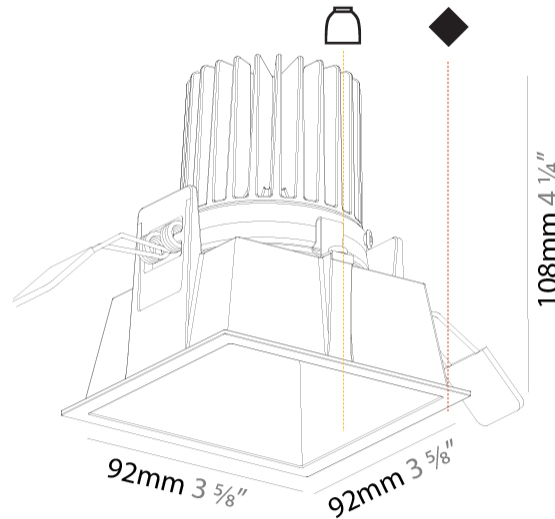

GENERAL

Series: Dice
Subseries: 4Di
Brand: Prolicht
Division: Architectural
Mounting Type: Recessed
Mounting Location: Ceiling
Subcategory: Downlight

PHYSICAL

Shape: Square
Length (mm): 92
Length (in): 3 5/8
Width (mm): 92
Width (in): 3 5/8
Depth (mm): 108
Depth (in): 4 1/4
Min. Recessing Depth (mm): 180
Min. Recessing Depth (in): 7 1/16
Light Distribution: Downlight
Fixture Finish: SSR / BKV / CWI / CRY / HAB / LAG / UFT / ITA / RUA / RUR / MIC / FTG / MYG / TWT / LOD / PUS / FRO / FUP / KIA / POP / BLS / SPG / MEY / GOH / GUM / CHC / COM / ABZ / JAG / OBR / MOS / ROR
Fixture Material: Aluminum Lampshade
Cut-out Measurements: 85mm / 3 3/8" x 85mm / 3 3/8"

ELECTRICAL

Lamp Type: LED (Zhaga Standard)
Input Wattage (W): 16
Total Output Wattage (W): 13
Dimming: Tri-Mode (Non-Dimming and Phase Dimming (120Vac only) and 0-10V Dimming)
Driver Included: No
Driver Location: Recessed Housing
Driver Type: Constant Current - Universal
Driver Class: Class 2
Housing: See components
Input Voltage (V): 120 - 277
Constant Current (MA): 350

LED

Number of LEDs: 1
Color Temperature (°K): 2700 / 3000 / 3500 / 4000
Max. Delivered Lumen (lm): 890 / 920 / 970 / 990
CRI: >90 CRI
Lamp Life (hrs): 50000

OPTICAL

Reflector: 20 / 40 / 60

RATINGS AND CERTIFICATIONS

Certified By: Certified for North American Standards
IP rating: IP20