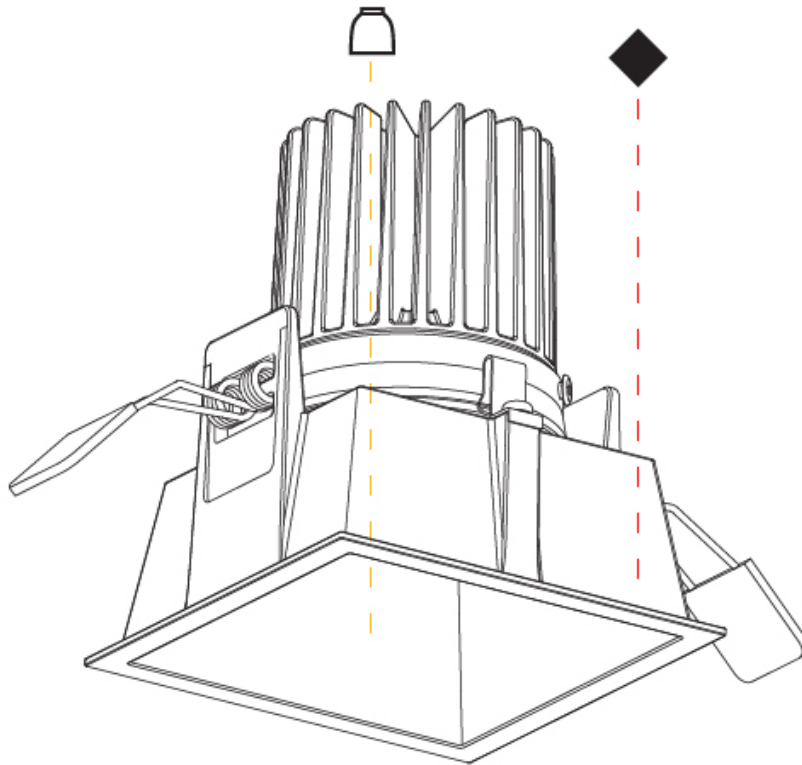

4DI RECESSED

A35726-

PROJECT	_____
TYPE	_____
SPECIFIER	_____
QUANTITY	_____
DATE	_____

A