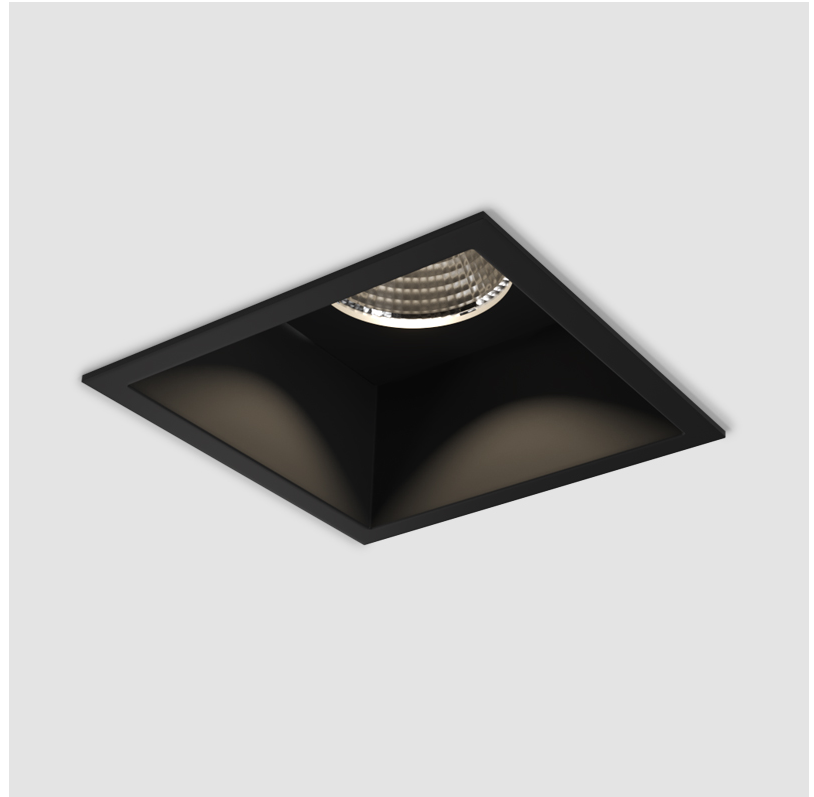

GENERAL

Series: Dice
Subseries: 4Di
Brand: Prolicht
Division: Architectural
Mounting Type: Recessed
Mounting Location: Ceiling
Subcategory: Downlight

PHYSICAL

Shape: Square
Length (mm): 92
Length (in): 3 5/8
Width (mm): 92
Width (in): 3 5/8
Depth (mm): 108
Depth (in): 4 1/4
Min. Recessing Depth (mm): 180
Min. Recessing Depth (in): 7 1/16
Light Distribution: Downlight
Fixture Finish: SSR / BKV / CWI / CRY / HAB / LAG / UFT / ITA / RUA / RUR / MIC / FTG / MYG / TWT / LOD / PUS / FRO / FUP / KIA / POP / BLS / SPG / MEY / GOH / GUM / CHC / COM / ABZ / JAG / OBR / MOS / ROR
Fixture Material: Aluminum Lampshade
Cut-out Measurements: 85mm / 3 3/8" x 85mm / 3 3/8"

ELECTRICAL

Lamp Type: LED (Zhaga Standard)
Input Wattage (W): 16
Total Output Wattage (W): 13
Dimming: Tri-Mode (Non-Dimming and Phase Dimming (120Vac only) and 0-10V Dimming)
Driver Included: No
Driver Location: Recessed Housing
Driver Type: Constant Current - Universal
Driver Class: Class 2
Housing: See components
Input Voltage (V): 120 - 277
Constant Current (MA): 350

LED

Number of LEDs: 1
Color Temperature (°K): 2700 / 3000 / 3500 / 4000
Max. Delivered Lumen (lm): 890 / 920 / 970 / 990
CRI: >90 CRI
Lamp Life (hrs): 50000

OPTICAL

Reflector: 20 / 40 / 60

RATINGS AND CERTIFICATIONS

Certified By: Certified for North American Standards
IP rating: IP20